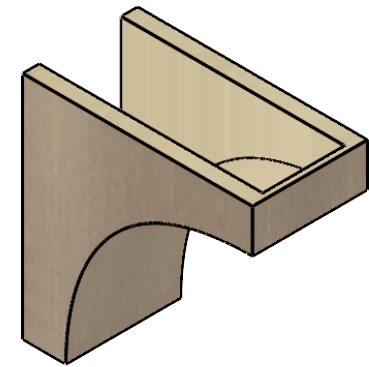

ITEM NUMBER: CORU07X14X14STORCPR

7"W X 14"D X 14"H SERIES 1 CLASSIC STOCKPORT ROUGH CEDAR
TIMBERTHANE FAUX WOOD CORBEL, PRIMED

SIDE PROFILE

FRONT PROFILE

ISOMETRIC

EKENA MILLWORK
2300 WEST MAIN ST.
CLARKSVILLE, TX 75426
TOLL FREE: 866-607-0453
WWW.EKENAMILLWORK.COM

NOTES

1. INSTALLATION TO BE COMPLETED IN ACCORDANCE WITH MANUFACTURER'S SPECIFICATIONS.
2. DRAWING MAY NOT BE TO SCALE
3. THIS DRAWING IS INTENDED FOR DESIGN AND PLANNING PURPOSES ONLY.
4. ALL INFORMATION CONTAINED HEREIN WAS CURRENT AT THE TIME OF DEVELOPMENT BUT MUST BE REVIEWED AND APPROVED BY THE PRODUCT MANUFACTURER TO BE CONSIDERED ACCURATE.
5. TIMBERTHANE ARCHITECTURAL PRODUCTS ARE MADE FROM HIGH DENSITY URETHANE AND COME FACTORY PRIMED