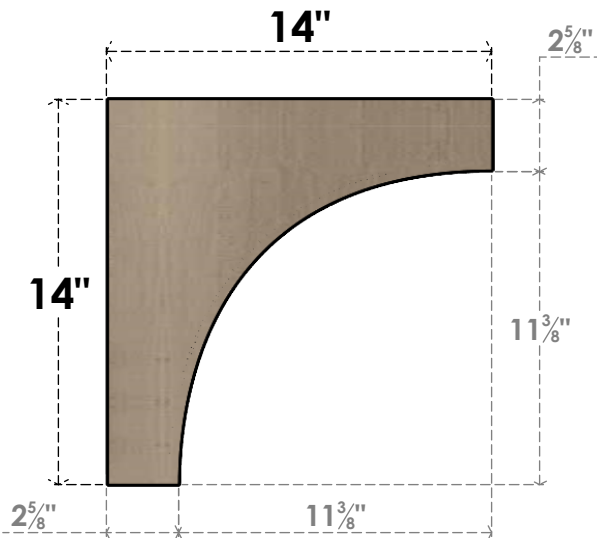

ITEM NUMBER: CORU07X14X14STORCPR

7"W X 14"D X 14"H SERIES 1 CLASSIC STOCKPORT ROUGH CEDAR
TIMBERTHANE FAUX WOOD CORBEL, PRIMED

SIDE PROFILE

FRONT PROFILE

ISOMETRIC

EKENA MILLWORK
2300 WEST MAIN ST.
CLARKSVILLE, TX 75426
TOLL FREE: 866-607-0453
WWW.EKENAMILLWORK.COM

NOTES

1. INSTALLATION TO BE COMPLETED IN ACCORDANCE WITH MANUFACTURER'S SPECIFICATIONS.
2. DRAWING MAY NOT BE TO SCALE
3. THIS DRAWING IS INTENDED FOR DESIGN AND PLANNING PURPOSES ONLY.
4. ALL INFORMATION CONTAINED HEREIN WAS CURRENT AT THE TIME OF DEVELOPMENT BUT MUST BE REVIEWED AND APPROVED BY THE PRODUCT MANUFACTURER TO BE CONSIDERED ACCURATE.
5. TIMBERTHANE ARCHITECTURAL PRODUCTS ARE MADE FROM HIGH DENSITY URETHANE AND COME FACTORY PRIMED