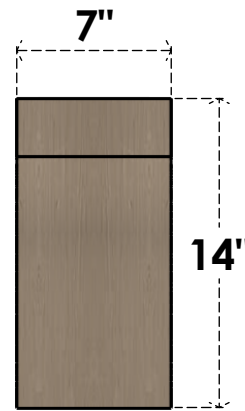

ITEM NUMBER: CORU07X14X14STORCPR

7"W X 14"D X 14"H SERIES 1 CLASSIC STOCKPORT ROUGH CEDAR
TIMBERTHANE FAUX WOOD CORBEL, PRIMED

SIDE PROFILE

FRONT PROFILE

ISOMETRIC

EKENA MILLWORK
2300 WEST MAIN ST.
CLARKSVILLE, TX 75426
TOLL FREE: 866-607-0453
WWW.EKENAMILLWORK.COM